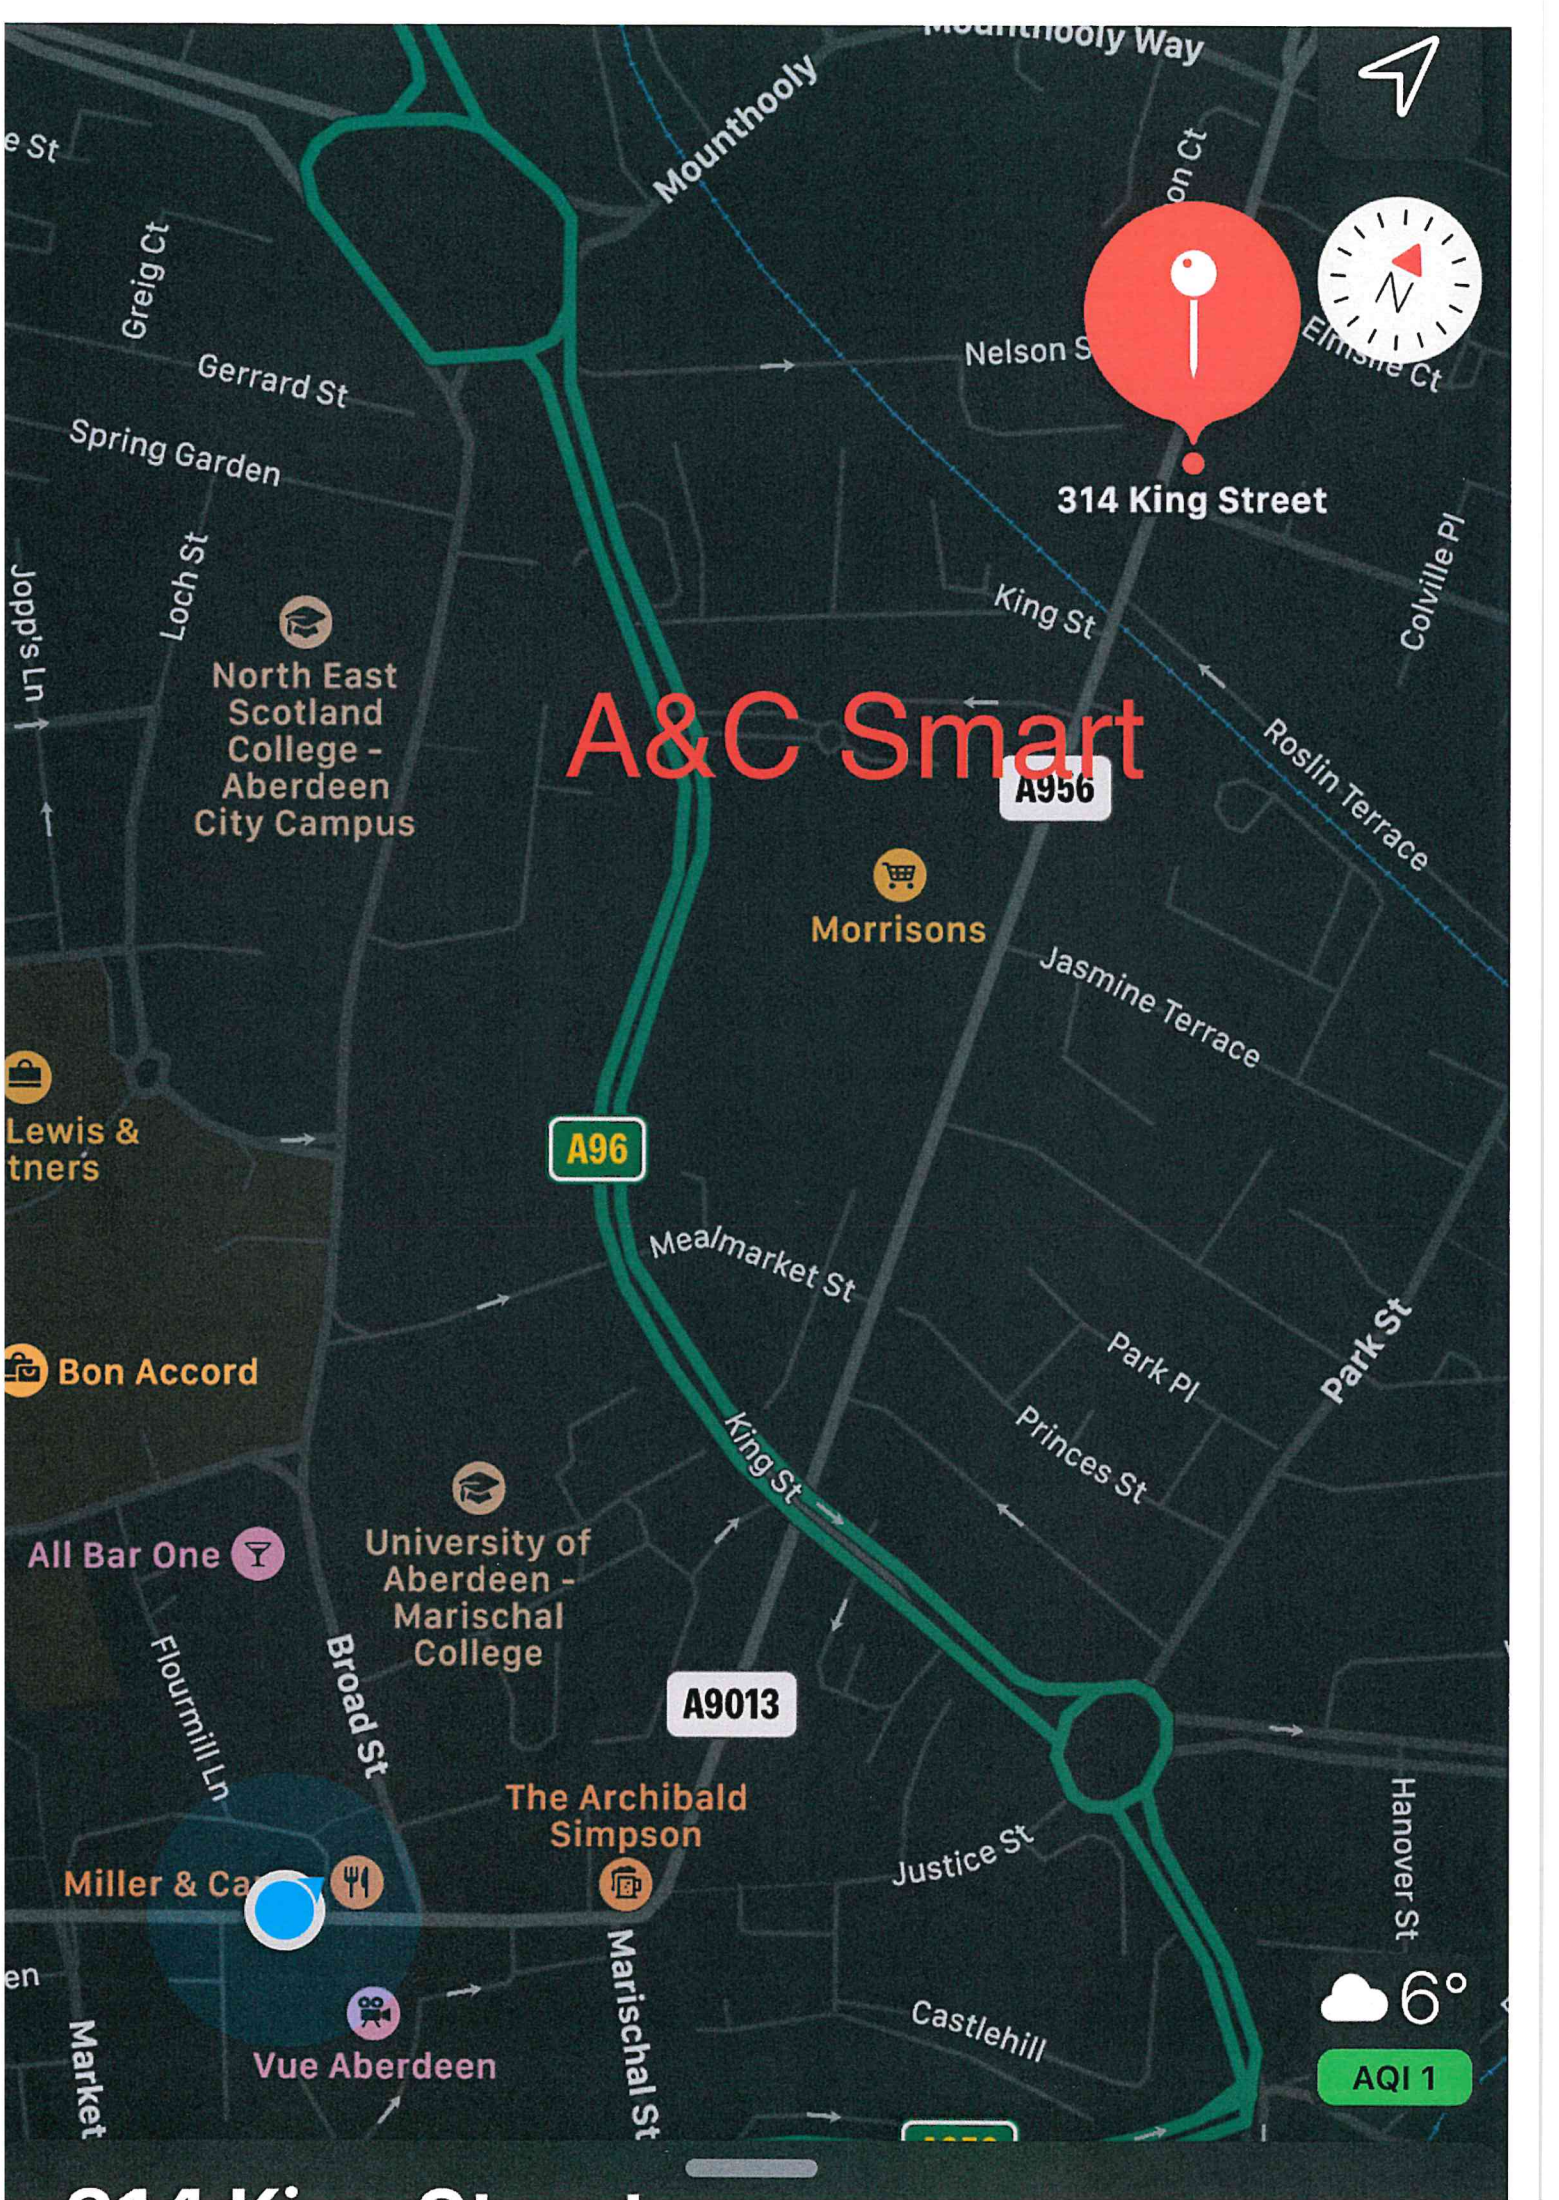

314 King Street

A&C Smart

A956

Morrisons

A96

Mealmarket St

A9013

University of Aberdeen - Marischal College

The Archibald Simpson

Miller & Carter

Vue Aberdeen

6°

AQI 1